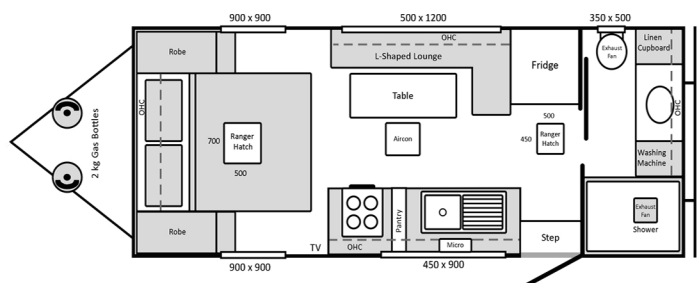

Available in the following models;
Concorde 1806 (18'6")