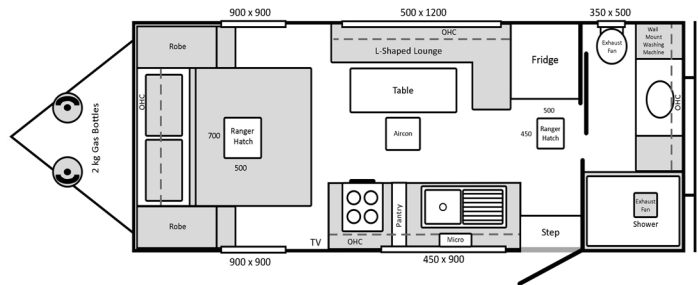

Available in the following models;
Concorde 1706 (17'6")