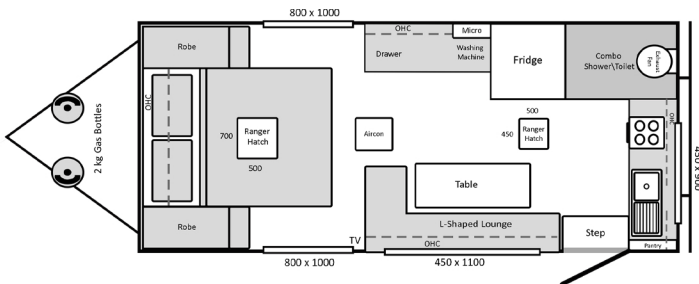

Available in the following models;
Concorde 1700 (17')