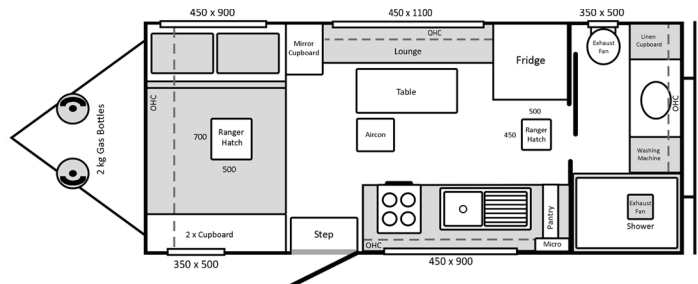

Concorde

“Quality Is Our Future”

Single Axle

Available in the following models;
Concorde 1607 (16'7")